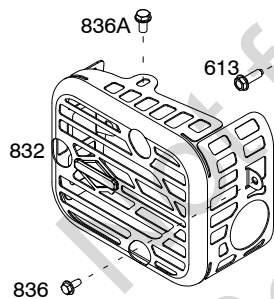

Illustrations cover a range of engines. Parts shown without text may not be used on your specific engine.